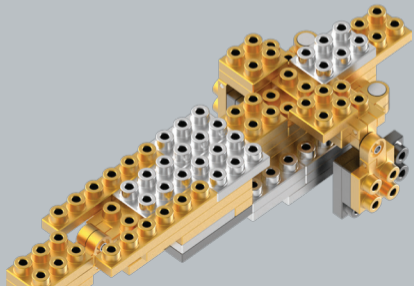

**METOMICS** blocks are engineered in a unique patented construction allowing you to unlock your creativity. Build and share your spectacular display models with Enjoyment!

**METAL**

Precision  
Premium  
Metallic  
Durable

58

x 2

59

60

x 2

61

62

63