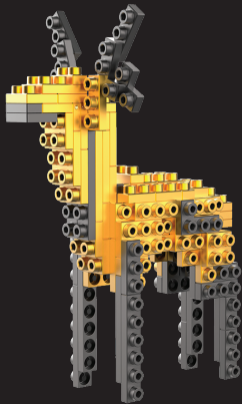

METOMICS

METAL DESIGNER BLOCKS.

COLLECTOR

Aztec Gold Series 002

Deer

94000003

14+ PCS **150**

METOMICS is an innovative designer building block system made from precision cut aluminium, manufactured by **WiST** group.

METOMICS blocks are engineered in a unique patented construction allowing you to unlock your creativity. Build and share your spectacular display models with Enjoyment!

METAL

Precision
Premium
Metallic
Durable

+

ATOMICS

Build
Possibilities
Dynamic
Revolution

=

METOMICS

Metal
Designer
Blocks

Deer
Online Instruction

Deer