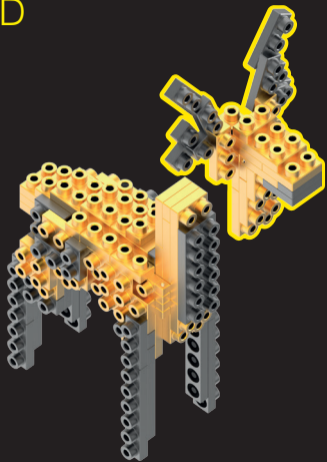

METOMICS

METAL DESIGNER BLOCKS.

COLLECTOR

Aztec Gold Series 002

Deer

94000003

14+ PCS **150**

METOMICS is an innovative designer building block system made from precision cut aluminium, manufactured by **WiST** group.

METOMICS blocks are engineered in a unique patented construction allowing you to unlock your creativity. Build and share your spectacular display models with Enjoyment!

METAL

Precision
Premium
Metallic
Durable

x 1

HOW TO USE

1

2

3

4

 HEAD

1

16

BODY

x 2

x 1

x 1

1

2

x 1