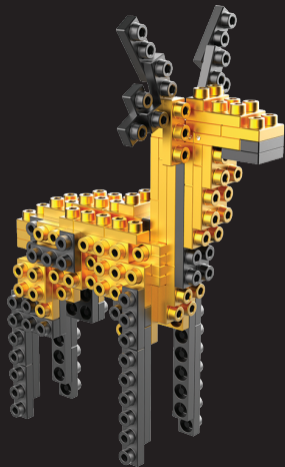

METOMICS

METAL DESIGNER BLOCKS.

COLLECTOR

Aztec Gold Series 002

Deer

94000003

14+ PCS **150**

METOMICS is an innovative designer building block system made from precision cut aluminium, manufactured by **WiST** group.

METOMICS blocks are engineered in a unique patented construction allowing you to unlock your creativity. Build and share your spectacular display models with Enjoyment!

METAL

Precision
Premium
Metallic
Durable

+

ATOMICS

Build
Possibilities
Dynamic
Revolution

=

METOMICS

Metal
Designer
Blocks

Deer
Online Instruction

Deer