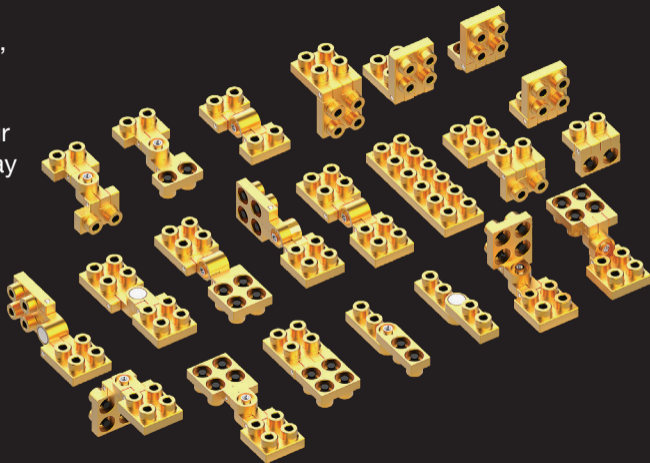

METOMICS

METAL DESIGNER BLOCKS.

COLLECTOR

Aztec Gold Series 002

Deer

94000003

14+ PCS **150**

METOMICS is an innovative designer building block system made from precision cut aluminium, manufactured by **WiST** group.

METOMICS blocks are engineered in a unique patented construction allowing you to unlock your creativity. Build and share your spectacular display models with Enjoyment!

METAL

Precision
Premium
Metallic
Durable

+

ATOMICS

Build
Possibilities
Dynamic
Revolution

=

METOMICS

Metal
Designer
Blocks

Deer
Online Instruction

Deer