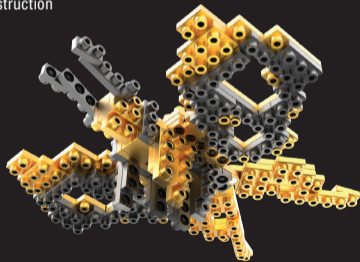

Butterfly
Online Instruction