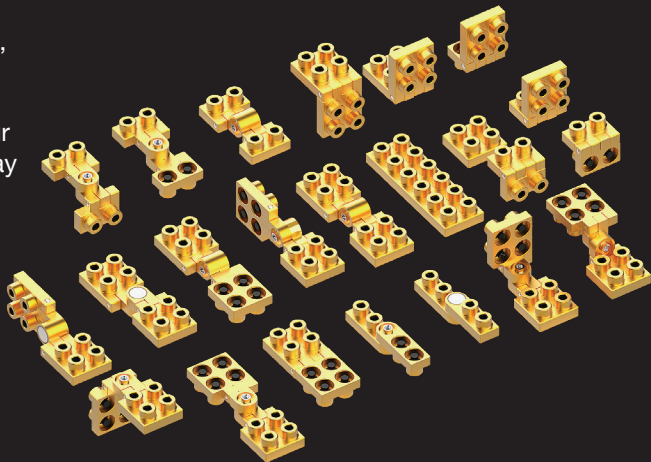

METOMICS

METAL DESIGNER BLOCKS.

COLLECTOR

Ruby Red Series 002

Gecko

94000004

14+ ^{PCS} 150

METOMICS is an innovative designer building block system made from precision cut aluminium, manufactured by **WiST** group.

METOMICS blocks are engineered in a unique patented construction allowing you to unlock your creativity. Build and share your spectacular display models with Enjoyment!

METAL

Precision
Premium
Metallic
Durable