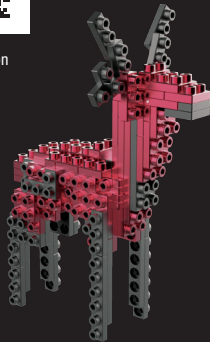

3 IN 1

Ruby Red Series 002