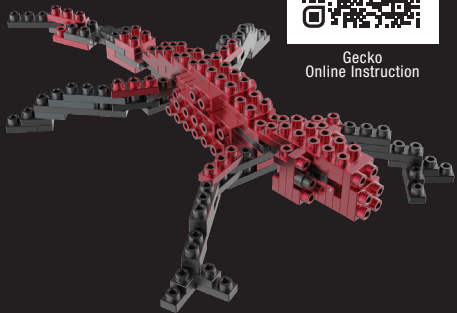

+

ATOMICS

Build
Possibilities
Dynamic
Revolution

=

METOMICS

Metal
Designer
Blocks

Gecko

Gecko
Online Instruction

x 1

HOW TO USE

1

2

3

4

 LOWER HEAD

3