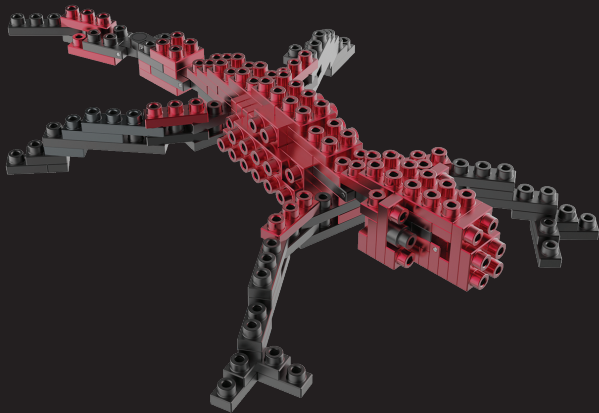

METOMICS

METAL DESIGNER BLOCKS.

COLLECTOR

Ruby Red Series 002

Gecko

94000004

14+ ^{PCS} 150

METOMICS is an innovative designer building block system made from precision cut aluminium, manufactured by **WiST** group.

METOMICS blocks are engineered in a unique patented construction allowing you to unlock your creativity. Build and share your spectacular display models with Enjoyment!

METAL

Precision
Premium
Metallic
Durable

x 1

HOW TO USE

1

2

3

4

 LOWER HEAD

3