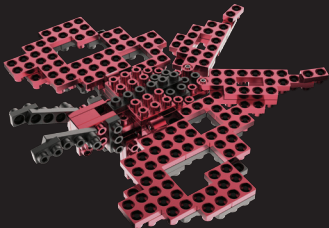

METOMICS blocks are engineered in a unique patented construction allowing you to unlock your creativity. Build and share your spectacular display models with Enjoyment!

METAL

Precision
Premium
Metallic
Durable

+

ATOMICS

Build
Possibilities
Dynamic
Revolution

=

METOMICS

Metal
Designer
Blocks

Gecko

Gecko
Online Instruction

x 1

HOW TO USE

1

2

3

4

 LOWER HEAD

3