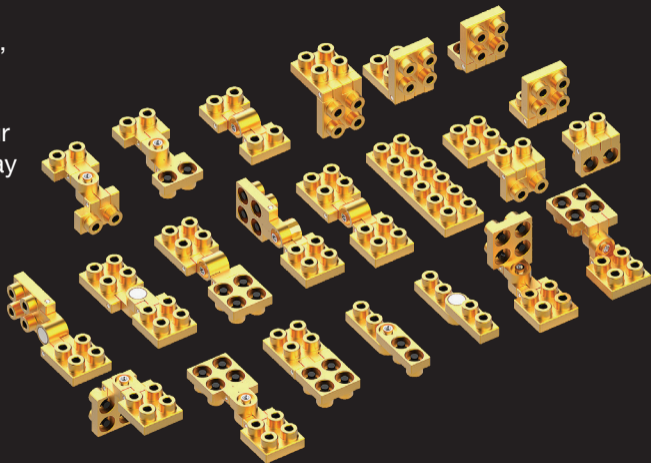

METOMICS

METAL DESIGNER BLOCKS.

COLLECTOR

Azure Blue Series 002

Butterfly

94000005

14+ ^{PCS} 150

METOMICS is an innovative designer building block system made from precision cut aluminium, manufactured by **WiST** group.

METOMICS blocks are engineered in a unique patented construction allowing you to unlock your creativity. Build and share your spectacular display models with Enjoyment!

METAL

Precision
Premium
Metallic
Durable