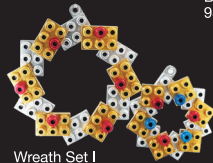

POCKET

**Xmas Décor Series 001**

**Aztec Gold Bauble**

**93005901**

**14+<sup>Pcs</sup> 48**

[www.metomatics.com](http://www.metomatics.com)

Xmas Tree Set I  
93005701

Xmas Tree Set II  
93005801

Twin Stars I  
93005101

Twin Stars II  
93005201

Azure Blue  
Bauble  
93006101

Space Silver  
Bauble  
93006001

Aztec Gold  
Bauble  
93005901

Ruby Red  
Bauble  
93006201

Wreath Set I  
93005301

Wreath Set II  
93005401

Snowflake Set I  
93005501

Snowflake Set II  
93005601

For inspiration, colour variations and more models visit [www.metomatics.com](http://www.metomatics.com)

Online instructions