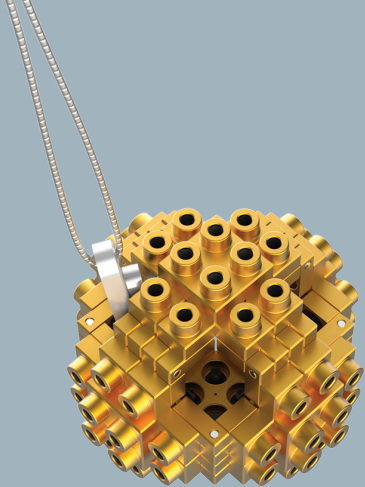

POCKET

**Xmas Décor Series 001**

**Aztec Gold Bauble**

**93005901**

**14+<sup>Pcs</sup> 48**

[www.metomatics.com](http://www.metomatics.com)

Xmas Tree Set I  
93005701

Xmas Tree Set II  
93005801

Twin Stars I  
93005101

Twin Stars II  
93005201

Azure Blue  
Bauble  
93006101

Space Silver  
Bauble  
93006001

Aztec Gold  
Bauble  
93005901

Ruby Red  
Bauble  
93006201

Wreath Set I  
93005301

Wreath Set II  
93005401

Snowflake Set I  
93005501

Snowflake Set II  
93005601

For inspiration, colour variations and more models visit [www.metomatics.com](http://www.metomatics.com)

Online instructions