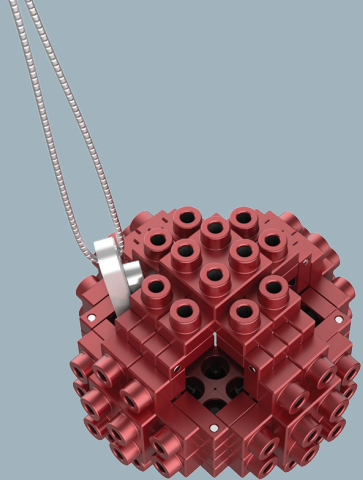

Xmas Tree Set I  
93005701

Xmas Tree Set II  
93005801

Azure Blue  
Bauble  
93006101

Space Silver  
Bauble  
93006001

Aztec Gold  
Bauble  
93005901

Ruby Red  
Bauble  
93006201

Snowflake Set I  
93005501

Twin Stars I  
93005101

Twin Stars II  
93005201

Wreath Set I  
93005301

Wreath Set II  
93005401

Snowflake Set II  
93005601

For inspiration, colour variations and more models visit [www.metomics.com](http://www.metomics.com)

POCKET

**Xmas Décor 001**

**Ruby Red Bauble**

**93006201**

**14+<sup>PCS</sup> 44**

[www.metomics.com](http://www.metomics.com)

Online instructions