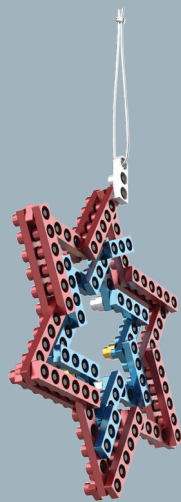

Online instructions