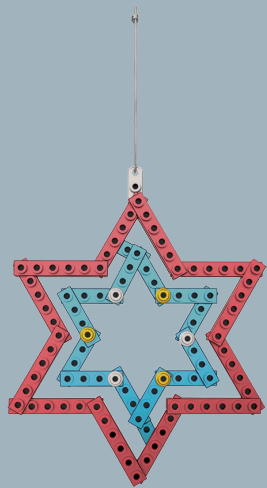

Online instructions