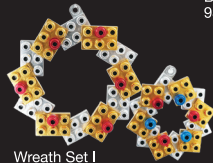

Xmas Tree Set I  
93005701

Xmas Tree Set II  
93005801

Azure Blue  
Bauble  
93006101

Space Silver  
Bauble  
93006001

Aztec Gold  
Bauble  
93005901

Ruby Red  
Bauble  
93006201

Snowflake Set I  
93005501

Twin Stars I  
93005101

Twin Stars II  
93005201

Wreath Set I  
93005301

Wreath Set II  
93005401

Snowflake Set II  
93005601

For inspiration, colour variations and more models visit [www.metomics.com](http://www.metomics.com)

**Xmas Décor 001**