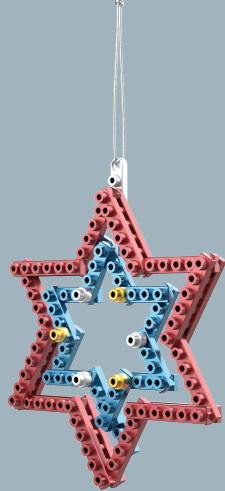

Online instructions