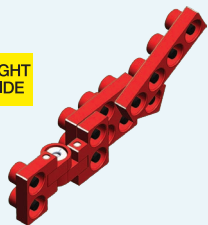

Whale
92001201

Wild Animals Series 001

1 HEAD

- X2
- X8
- X1
- X4
- X1
- X2
- X1

2 BODY

- X1
- X4
- X3
- X3
- X1
- X1

3 WINGS

- X2
- X2
- X2
- X2

RIGHT SIDE

LEFT SIDE

4 LEGS

- X1
- X1
- X1
- X2
- X1
- X2

5 STAND

- X1
- X2
- X1
- X1
- X4

6 ASSEMBLE

Online instructions