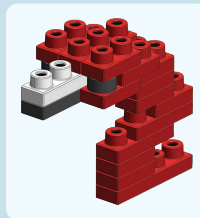

Wild Animals Series 001
Flamingo
 92000701
 14+ 57

For inspiration, colour variations and more models visit www.metomics.com

Flamingo
92000701

Giraffe
92000801

Lion
92000901

Red Macaw
92001001

Panda
92001101

Whale
92001201

Wild Animals Series 001

1 HEAD

- X2
- X8
- X1
- X4
- X1
- X2
- X1

2 BODY

- X1
- X4
- X3
- X3
- X1
- X1

3 WINGS

- X2
- X2
- X2
- X2

RIGHT SIDE

LEFT SIDE

4 LEGS

- X1
- X1
- X1
- X2
- X1
- X2

5 STAND

- X1
- X2
- X1
- X1
- X4

6 ASSEMBLE

Online instructions