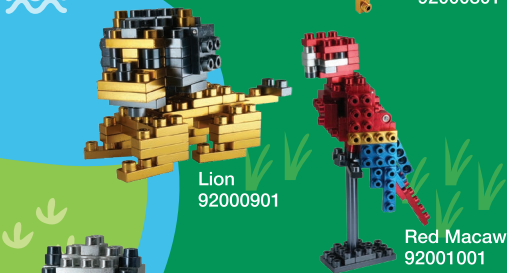

Wild Animals Series 001

Lion
92000901
14+ 79

POCKET

For inspiration, colour variations and more models visit www.metomatics.com

Flamingo
92000701

Giraffe
92000801

Lion
92000901

Red Macaw
92001001

Panda
92001101

Whale
92001201

Wild Animals Series 001

POCKET

1 HEAD

- X3
- X6
- X2
- X1
- X14
- X2
- X3
- X1
- X2
- X1
- X1
- X1
- X2
- X5
- X3

2 BODY

- X5
- X1
- X13
- X4
- X5
- X2
- X1
- X1