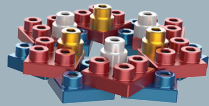

Twin Stars I
93005101

Twin Stars II
93005201

Azure Blue
Bauble
93006101

Space Silver
Bauble
93006001

Aztec Gold
Bauble
93005901

Ruby Red
Bauble
93006201

Wreath Set I
93005301

Wreath Set II
93005401

Snowflake Set I
93005501

Snowflake Set II
93005601

For inspiration, colour variations and more models visit www.metomatics.com

Online instructions