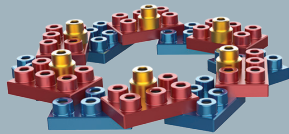

Twin Stars I
93005101

Twin Stars II
93005201

Azure Blue
Bauble
93006101

Space Silver
Bauble
93006001

Aztec Gold
Bauble
93005901

Ruby Red
Bauble
93006201

Wreath Set I
93005301

Wreath Set II
93005401

Snowflake Set I
93005501

Snowflake Set II
93005601

For inspiration, colour variations and more models visit www.metomatics.com

Online instructions