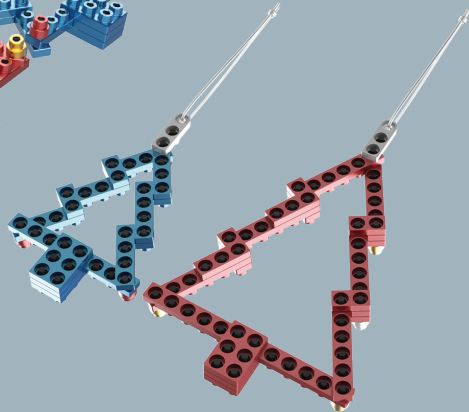

Online instructions