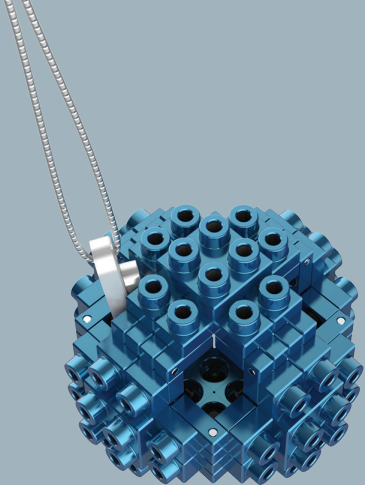

Online instructions