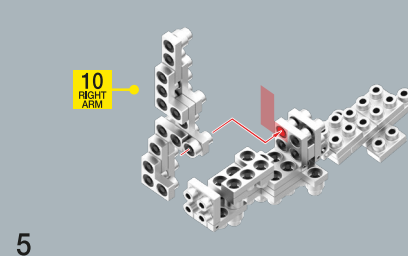

METOMICS

METAL DESIGNER BLOCKS.

LEVEL 1

Mind³
Series
COLLECTOR 14+ S-069

HEAD

BODY

LEFT ARM

RIGHT ARM

LEFT LEG

RIGHT LEG

1

2

3

4

5

TAIL

5 HEAD

3

13 BODY

4

2 ASSEMBLE

3 ASSEMBLE

5

10 RIGHT ARM

6

8 LEFT ARM

7

8

6 LEFT LEG

5 RIGHT LEG

9

10