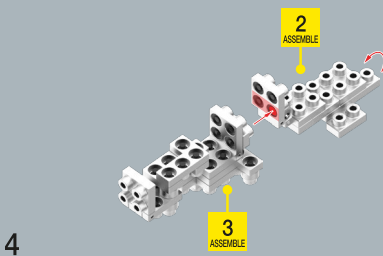

METOMICS

METAL DESIGNER BLOCKS.

LEVEL 1

Mind³
Series
COLLECTOR 14+ S-069

HEAD

BODY

LEFT ARM

RIGHT ARM

LEFT LEG

RIGHT LEG

1

2

3

4

5

TAIL

1

3

4

3 TAIL

5

ASSEMBLE

1

2

5 HEAD

3

13 BODY

4

2 ASSEMBLE

3 ASSEMBLE

5

10 RIGHT ARM