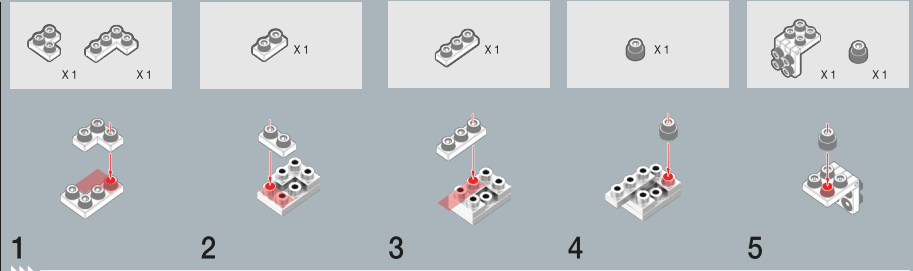

METOMICS

METAL DESIGNER BLOCKS.

LEVEL 1

Mind³
Series
COLLECTOR 14+ S-069

HEAD

BODY

LEFT ARM

RIGHT ARM

LEFT LEG

RIGHT LEG

1

2

3

4

5

TAIL

1

3

4

3 TAIL

5

ASSEMBLE

1

2

5 HEAD

3

13 BODY

4

2 ASSEMBLE

3 ASSEMBLE

5

10 RIGHT ARM