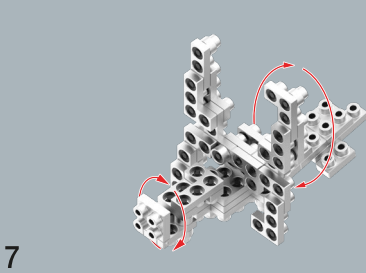

METOMICS

METAL DESIGNER BLOCKS.

LEVEL 1

Mind³
Series
COLLECTOR 14+ S-069

HEAD

BODY

LEFT ARM

RIGHT ARM

LEFT LEG

RIGHT LEG

1

2

3

4

5

TAIL

5 HEAD

3

13 BODY

4

2 ASSEMBLE

3 ASSEMBLE

5

10 RIGHT ARM

6

8 LEFT ARM

7

8

6 LEFT LEG

5 RIGHT LEG

9

10