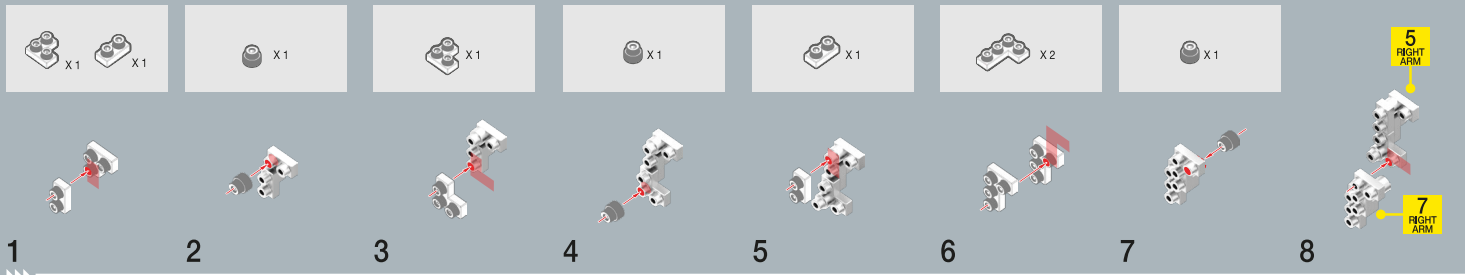

METOMICS

METAL DESIGNER BLOCKS.

LEVEL 1

Mind³
Series
COLLECTOR 14+ S-069

HEAD

BODY

LEFT ARM

RIGHT ARM

LEFT LEG

RIGHT LEG

1

2

3

4

5

TAIL

1

3

4

3 TAIL

5

ASSEMBLE

1

2

5 HEAD

3

13 BODY

4

2 ASSEMBLE

3 ASSEMBLE

5

10 RIGHT ARM