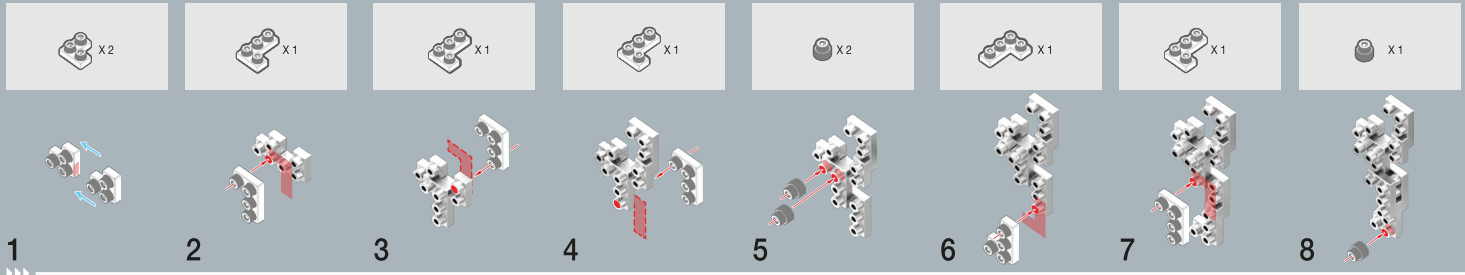

METOMICS

METAL DESIGNER BLOCKS.

LEVEL 1

Mind³
Series
COLLECTOR 14+ S-069

HEAD

BODY

LEFT ARM

RIGHT ARM

LEFT LEG

RIGHT LEG

1

2

3

4

5

TAIL

1

3

4

3 TAIL

5

ASSEMBLE

1

2

5 HEAD

3

13 BODY

4

2 ASSEMBLE

3 ASSEMBLE

5

10 RIGHT ARM