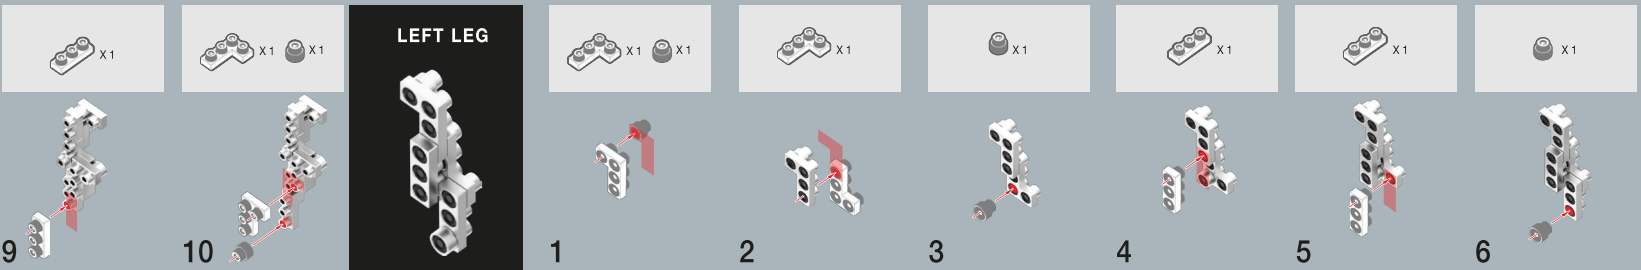

METOMICS

METAL DESIGNER BLOCKS.

LEVEL 1

Mind³
Series
COLLECTOR 14+ S-069

HEAD

BODY

LEFT ARM

RIGHT ARM

LEFT LEG

RIGHT LEG

1

2

3

4

5

TAIL

1

3

4

3 TAIL

5

ASSEMBLE

1

2

5 HEAD

3

13 BODY

4

2 ASSEMBLE

3 ASSEMBLE

5

10 RIGHT ARM