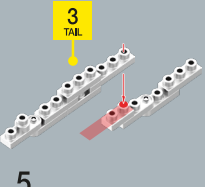

METOMICS

METAL DESIGNER BLOCKS.

LEVEL 1

Mind³
Series
COLLECTOR 14+ S-069

HEAD

BODY

LEFT ARM

RIGHT ARM

LEFT LEG

RIGHT LEG

1

2

3

4

5

TAIL

1

3

4

3 TAIL

5

ASSEMBLE

1

2

5 HEAD

3

13 BODY

4

2 ASSEMBLE

3 ASSEMBLE

5

10 RIGHT ARM