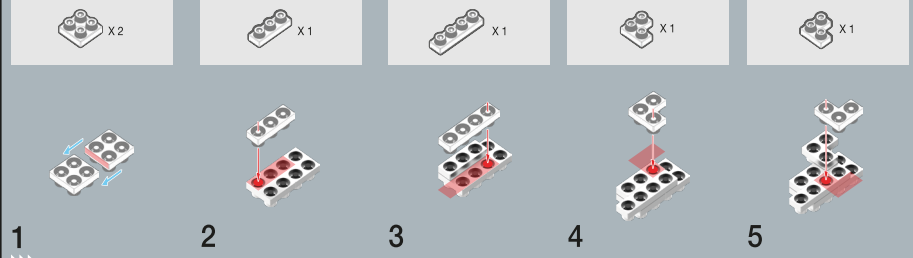

METOMICS

METAL DESIGNER BLOCKS.

LEVEL 1

Mind³
Series
COLLECTOR 14+ S-069

HEAD

BODY

LEFT ARM

RIGHT ARM

LEFT LEG

RIGHT LEG

1

2

3

4

5

TAIL

1

3

4

3 TAIL

5

ASSEMBLE

1

2

5 HEAD

3

13 BODY

4

2 ASSEMBLE

3 ASSEMBLE

5

10 RIGHT ARM