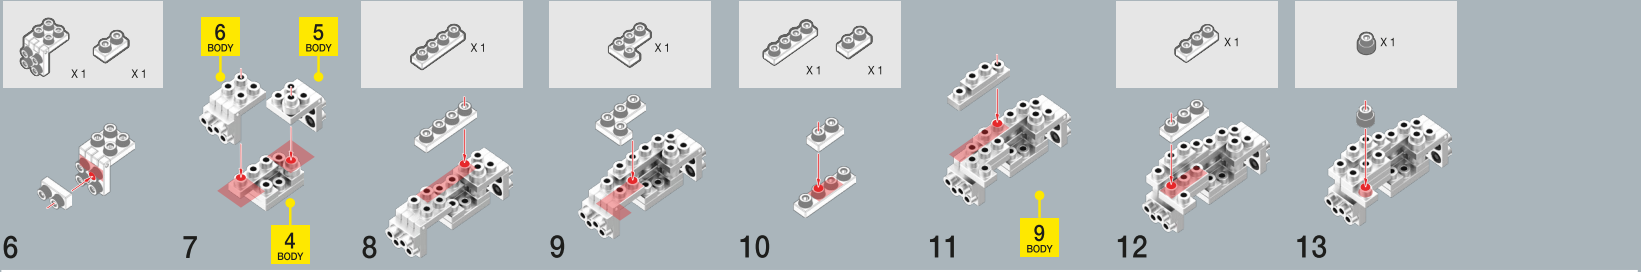

METOMICS

METAL DESIGNER BLOCKS.

LEVEL 1

Mind³
Series
COLLECTOR 14+ S-069

HEAD

BODY

LEFT ARM

RIGHT ARM

LEFT LEG

RIGHT LEG

1

2

3

4

5

TAIL

1

3

4

3 TAIL

5

ASSEMBLE

1

2

5 HEAD

3

13 BODY

4

2 ASSEMBLE

3 ASSEMBLE

5

10 RIGHT ARM