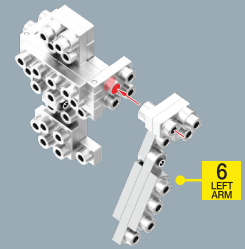

METOMICS

METAL DESIGNER BLOCKS.

LEVEL 1

Mind³
Series
COLLECTOR 14+ Spd 69

Head

Body

Right Arm

Left Arm

Right Leg

Left Leg

Weapon

Assemble

X 1

1

3 HEAD

2

1 ASSEMBLE

8 BODY

3

6 LEFT ARM

4

6 RIGHT ARM

5

X 2

6

4 ASSEMBLE

7

6 LEFT LEG

6 RIGHT LEG

8

6 ASSEMBLE

7 ASSEMBLE