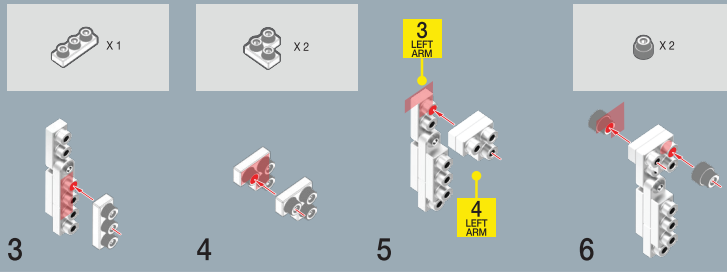

METOMICS

METAL DESIGNER BLOCKS.

LEVEL 1

Mind³
Series
COLLECTOR 14+ Spd 69

Head

Body

Right Arm

Left Arm

Right Leg

Left Leg

Weapon

Assemble

X 1

1

3 HEAD

2

1 ASSEMBLE

8 BODY

3

6 LEFT ARM

4

6 RIGHT ARM

5

X 2