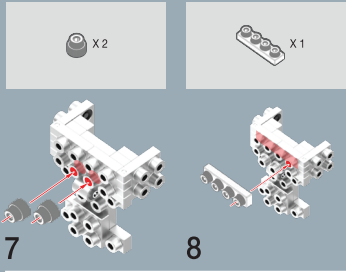

METOMICS

METAL DESIGNER BLOCKS.

LEVEL 1

Mind³
Series
COLLECTOR 14+ Spd 69

Head

Body

Right Arm

Left Arm

Right Leg

Left Leg

Weapon

Assemble

X 1

1

3 HEAD

2

1 ASSEMBLE

8 BODY

3

6 LEFT ARM

4

6 RIGHT ARM

5

X 2

6

4 ASSEMBLE

7

6 LEFT LEG

6 RIGHT LEG

8

6 ASSEMBLE

7 ASSEMBLE