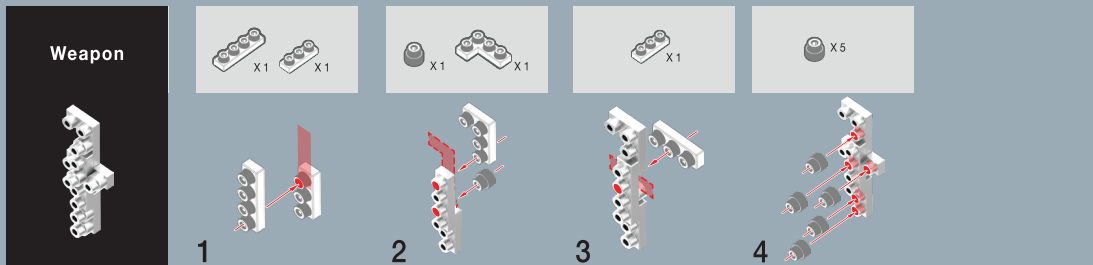

METOMICS

METAL DESIGNER BLOCKS.

LEVEL 1

Mind³
Series
COLLECTOR 14+ Spd 69

Head

Body

Right Arm

Left Arm

Right Leg

Left Leg

Weapon

Assemble

X 1

1

3 HEAD

2

1 ASSEMBLE

8 BODY

3

6 LEFT ARM

4

6 RIGHT ARM

5

X 2