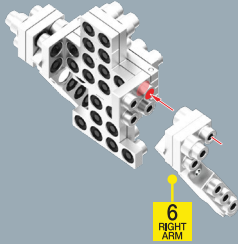

METOMICS

METAL DESIGNER BLOCKS.

LEVEL 1

Mind³
Series
COLLECTOR 14+ Spd 69

Head

Body

Right Arm

Left Arm

Right Leg

Left Leg

Weapon

Assemble

X 1

1

3 HEAD

2

1 ASSEMBLE

8 BODY

3

6 LEFT ARM

4

6 RIGHT ARM

5

X 2

6

4 ASSEMBLE

7

6 LEFT LEG

6 RIGHT LEG

8

6 ASSEMBLE

7 ASSEMBLE