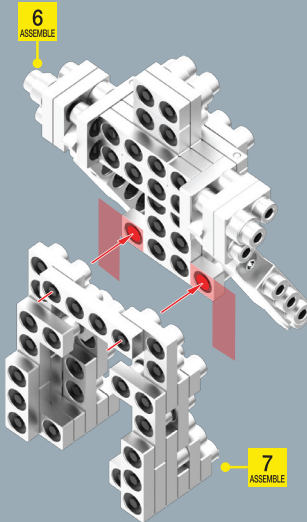

METOMICS

METAL DESIGNER BLOCKS.

LEVEL 1

Mind³
Series
COLLECTOR 14+ Spd 69

Head

Body

Right Arm

Left Arm

Right Leg

Left Leg

Weapon

Assemble

X 1

1

3 HEAD

2

1 ASSEMBLE

8 BODY

3

6 LEFT ARM

4

6 RIGHT ARM

5

X 2

6

4 ASSEMBLE

7

6 LEFT LEG

6 RIGHT LEG

8

6 ASSEMBLE

7 ASSEMBLE