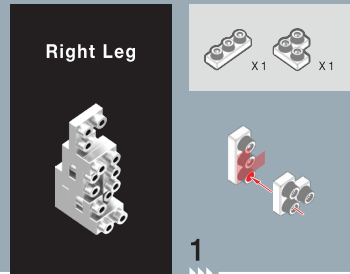

METOMICS

METAL DESIGNER BLOCKS.

LEVEL 1

Mind³
Series
COLLECTOR 14+ Spd 69

Head

Body

Right Arm

Left Arm

Right Leg

Left Leg

Weapon

Assemble

X 1

1

3 HEAD

2

1 ASSEMBLE

8 BODY

3

6 LEFT ARM

4

6 RIGHT ARM

5

X 2