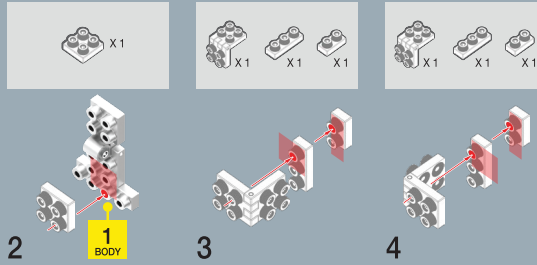

METOMICS

METAL DESIGNER BLOCKS.

LEVEL 1

Mind³
Series
COLLECTOR 14+ Spd 69

Head

Body

Right Arm

Left Arm

Right Leg

Left Leg

Weapon

Assemble

X 1

1

3 HEAD

2

1 ASSEMBLE

8 BODY

3

6 LEFT ARM

4

6 RIGHT ARM

5

X 2