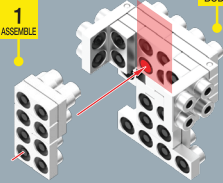

METOMICS

METAL DESIGNER BLOCKS.

LEVEL 1

Mind³
Series
COLLECTOR 14+ Spd 69

Head

Body

Right Arm

Left Arm

Right Leg

Left Leg

Weapon

Assemble

X 1

1

3 HEAD

2

1 ASSEMBLE

8 BODY

3

6 LEFT ARM

4

6 RIGHT ARM

5

X 2