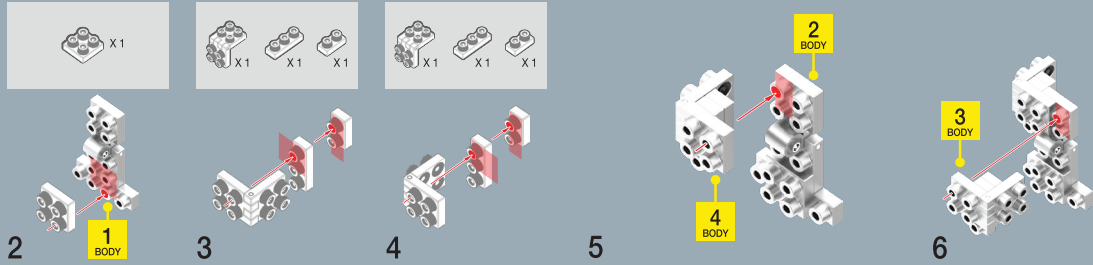

METOMICS

METAL DESIGNER BLOCKS.

LEVEL 1

Mind³
Series
COLLECTOR 14+ Spd 69

Head

Body

Right Arm

Left Arm

Right Leg

Left Leg

Weapon

Assemble

X 1

1

3 HEAD

2

1 ASSEMBLE

8 BODY

3

6 LEFT ARM

4

6 RIGHT ARM

5

X 2