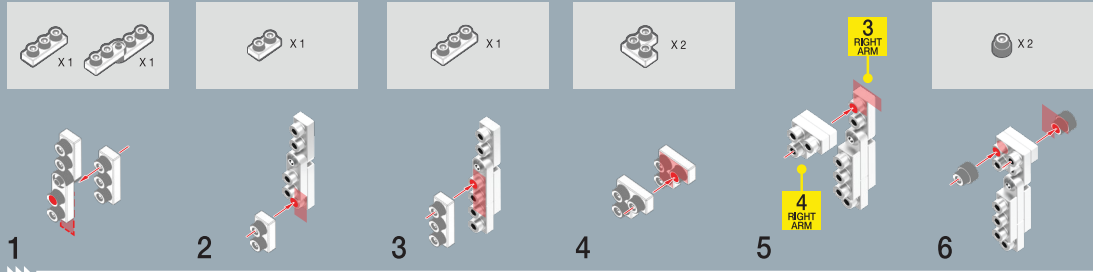

METOMICS

METAL DESIGNER BLOCKS.

LEVEL 1

Mind³
Series
COLLECTOR 14+ Spd 69

Head

Body

Right Arm

Left Arm

Right Leg

Left Leg

Weapon

Assemble

X 1

1

3 HEAD

2

1 ASSEMBLE

8 BODY

3

6 LEFT ARM

4

6 RIGHT ARM

5

X 2