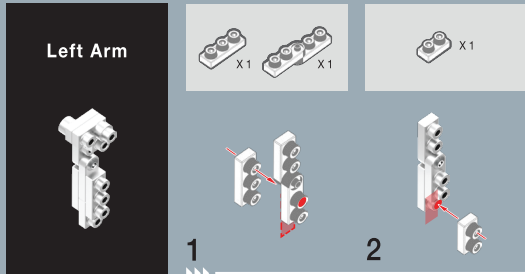

METOMICS

METAL DESIGNER BLOCKS.

LEVEL 1

Mind³
Series
COLLECTOR 14+ Spd 69

Head

Body

Right Arm

Left Arm

Right Leg

Left Leg

Weapon

Assemble

X 1

1

3 HEAD

2

1 ASSEMBLE

8 BODY

3

6 LEFT ARM

4

6 RIGHT ARM

5

X 2