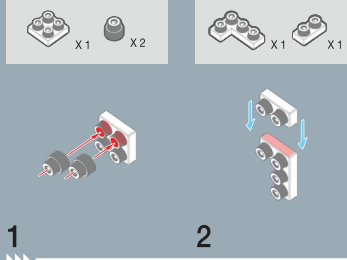

METOMICS

METAL DESIGNER BLOCKS.

LEVEL 1

Mind³
Series
COLLECTOR 14+ Spd 69

Head

Body

Right Arm

Left Arm

Right Leg

Left Leg

Weapon

Assemble

X 1

1

3 HEAD

2

1 ASSEMBLE

8 BODY

3

6 LEFT ARM

4

6 RIGHT ARM

5

X 2