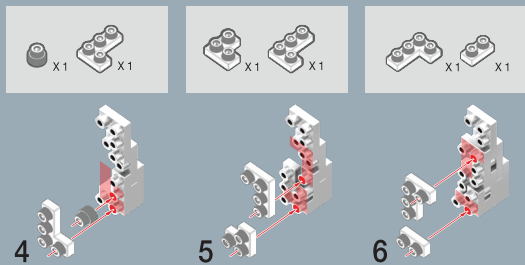

METOMICS

METAL DESIGNER BLOCKS.

LEVEL 1

Mind³
Series
COLLECTOR 14+ Spd 69

Head

Body

Right Arm

Left Arm

Right Leg

Left Leg

Weapon

Assemble

X 1

1

3 HEAD

2

1 ASSEMBLE

8 BODY

3

6 LEFT ARM

4

6 RIGHT ARM

5

X 2