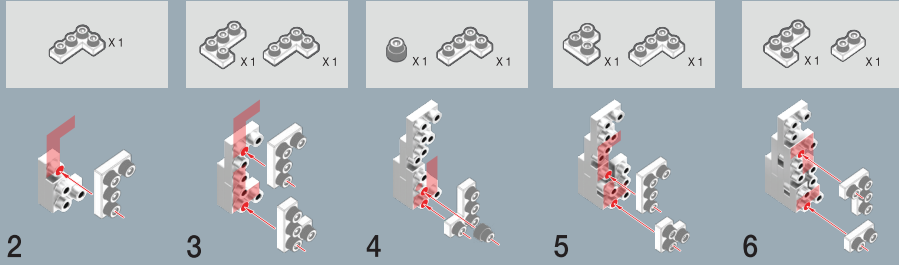

METOMICS

METAL DESIGNER BLOCKS.

LEVEL 1

Mind³
Series
COLLECTOR 14+ Spd 69

Head

Body

Right Arm

Left Arm

Right Leg

Left Leg

Weapon

Assemble

X 1

1

3 HEAD

2

1 ASSEMBLE

8 BODY

3

6 LEFT ARM

4

6 RIGHT ARM

5

X 2