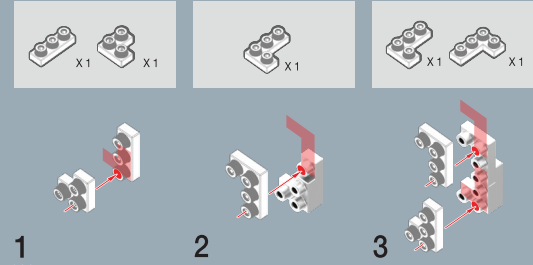

METOMICS

METAL DESIGNER BLOCKS.

LEVEL 1

Mind³
Series
COLLECTOR 14+ Spd 69

Head

Body

Right Arm

Left Arm

Right Leg

Left Leg

Weapon

Assemble

X 1

1

3 HEAD

2

1 ASSEMBLE

8 BODY

3

6 LEFT ARM

4

6 RIGHT ARM

5

X 2