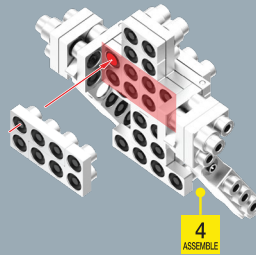

METOMICS

METAL DESIGNER BLOCKS.

LEVEL 1

Mind³
Series
COLLECTOR 14+ Spd 69

Head

Body

Right Arm

Left Arm

Right Leg

Left Leg

Weapon

Assemble

X 1

1

3 HEAD

2

1 ASSEMBLE

8 BODY

3

6 LEFT ARM

4

6 RIGHT ARM

5

X 2

6

4 ASSEMBLE

7

6 LEFT LEG

6 RIGHT LEG

8

6 ASSEMBLE

7 ASSEMBLE