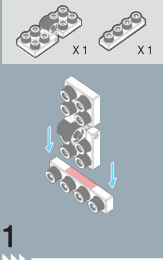

METOMICS

METAL DESIGNER BLOCKS.

LEVEL 1

Mind³
Series
COLLECTOR 14+ Spd 69

Head

Body

Right Arm

Left Arm

Right Leg

Left Leg

Weapon

Assemble

X 1

1

3 HEAD

2

1 ASSEMBLE

8 BODY

3

6 LEFT ARM

4

6 RIGHT ARM

5

X 2