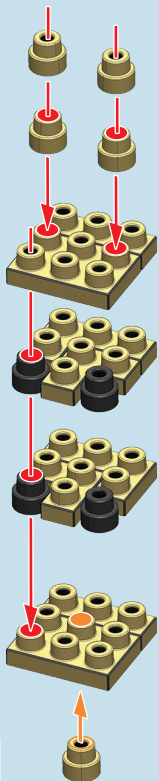

Pet Series 001
Abyssinian Cat
92000501
14+ Pcs 47

www.metomics.com

For inspiration, colour variations and more models visit www.metomics.com

Pet Series 001

POCKET

Rottweiler
92000101

Cardinals
92000301

Abyssinian Cat
92000501

Beagle
92000201

Blue Parrot
92000401

Russian Blue Cat
92000601

1 HEAD

- X5
- X4
- X2
- X2
- X1
- X1
- X1
- X2

2 BODY

- X3
- X3
- X3
- X1
- X2
- X2
- X1

3 KITTY

- X4
- X2
- X2
- X2
- X1
- X4

4 ASSEMBLE