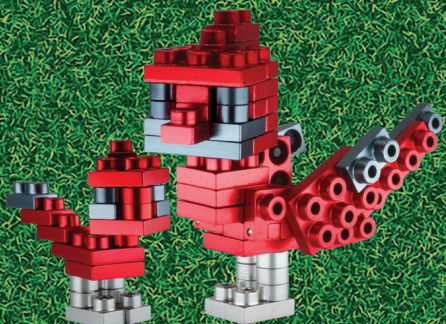

**Pet Series 001**  
**Cardinals**  
92000301  
14+ PCS 59

[www.metomics.com](http://www.metomics.com)

For inspiration, colour variations and more models visit [www.metomics.com](http://www.metomics.com)

**Pet Series 001**

POCKET

Rottweiler  
92000101

Cardinals  
92000301

Abyssinian Cat  
92000501

Beagle  
92000201

Blue Parrot  
92000401

Russian Blue Cat  
92000601

# 1 HEAD

- X1
- X4
- X2
- X1
- X3
- X1
- X2
- X1
- X1
- X1
- X1
- X2