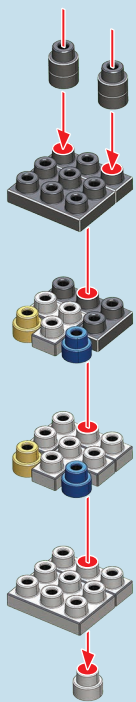

POCKET

Pet Series 001
Russian Blue Cat
92000601
14+ AGES **52**

www.metomics.com

For inspiration, colour variations and more models visit www.metomics.com

POCKET

Pet
Series 001

Rottweiler
92000101

Cardinals
92000301

Abyssinian Cat
92000501

Beagle
92000201

Blue Parrot
92000401

Russian Blue Cat
92000601

1 HEAD

- X2
- X2
- X1
- X4
- X1
- X1
- X2
- X1
- X1
- X1
- X1
- X1

2 BODY

- X2
- X1
- X2
- X1
- X1
- X2
- X3
- X2
- X2
- X1
- X3

3 KITTY

- X1
- X1
- X2
- X2
- X2
- X2
- X1
- X3
- X1

4 ASSEMBLE

Online instructions