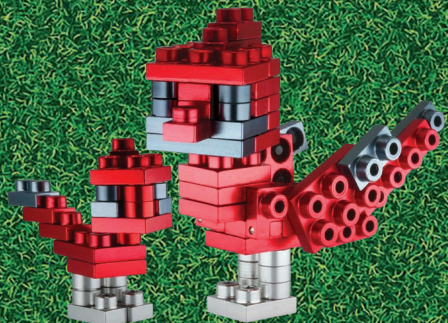

Cardinals
92000301