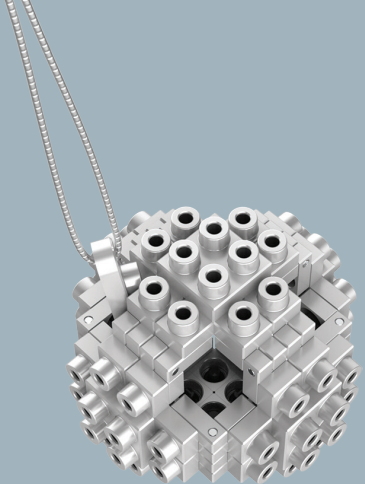

Xmas Tree Set I  
93005701

Xmas Tree Set II  
93005801

Azure Blue  
Bauble  
93006101

Space Silver  
Bauble  
93006001

Aztec Gold  
Bauble  
93005901

Ruby Red  
Bauble  
93006201

Snowflake Set I  
93005501

Twin Stars Set I  
93005101

Twin Stars Set II  
93005201

Wreath Set I  
93005301

Wreath Set II  
93005401

Snowflake Set II  
93005601

For inspiration, colour variations and more models visit [www.metomics.com](http://www.metomics.com)

POCKET

**Xmas Décor 001**  
**Space Silver Bauble**  
**93006001**  
**14+<sup>PCS</sup> 44**

[www.metomics.com](http://www.metomics.com)

Online instructions