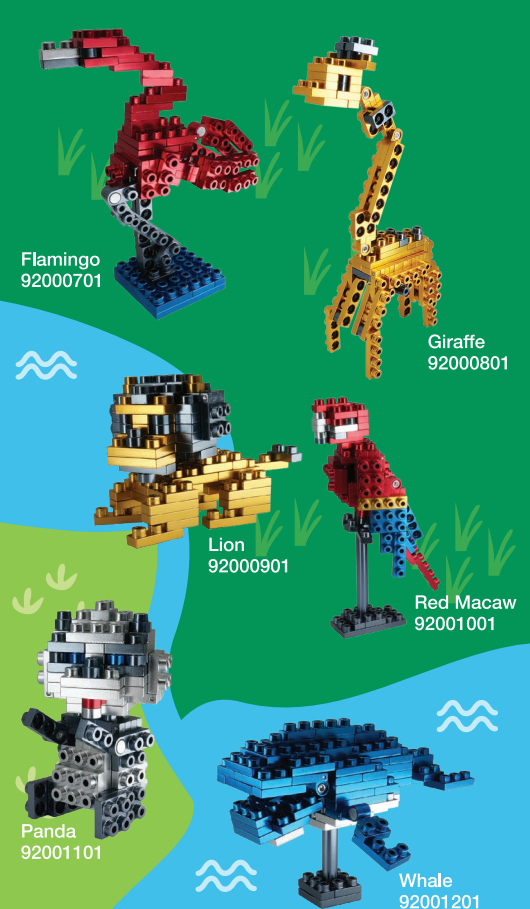

**Wild Animals Series 001**  
**Red Macaw**  
**92001001**  
**14+** **71**

For inspiration, colour variations and more models visit [www.metomics.com](http://www.metomics.com)

Flamingo  
92000701

Giraffe  
92000801

Lion  
92000901

Red Macaw  
92001001

Panda  
92001101

Whale  
92001201

**Wild Animals Series 001**

# 1 HEAD

- X2
- X2
- X3
- X1
- X4
- X5
- X1
- X2

### 5 WINGS

- X4
- X2
- X2
- X2