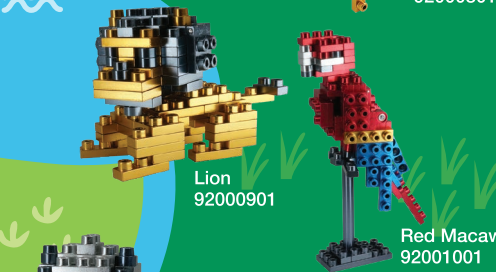

Wild Animals Series 001
 Whale
 92001201
 14+ $\frac{73}{73}$

POCKET

For inspiration, colour variations and more models visit www.metomics.com

Flamingo
92000701

Giraffe
92000801

Lion
92000901

Red Macaw
92001001

Panda
92001101

Whale
92001201

Wild Animals Series 001

POCKET

1 HEAD

- X2
- X3
- X2
- X1
- X8
- X2
- X2

2 JAW

- X1
- X2
- X1
- X2