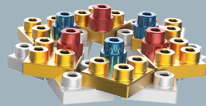

Online instructions