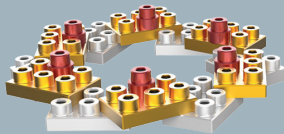

Online instructions