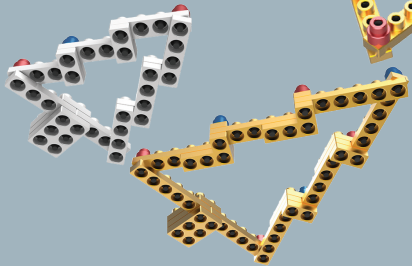

Online instructions