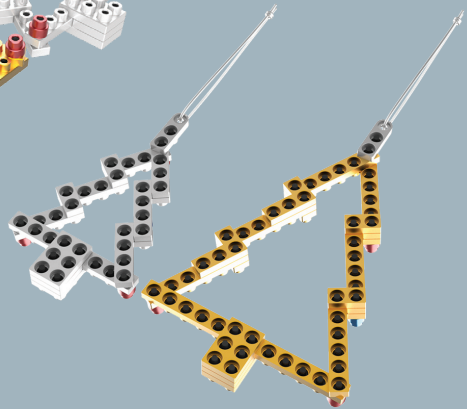

Online instructions