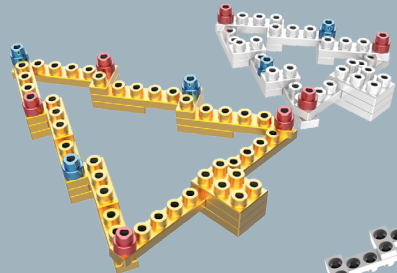

Online instructions