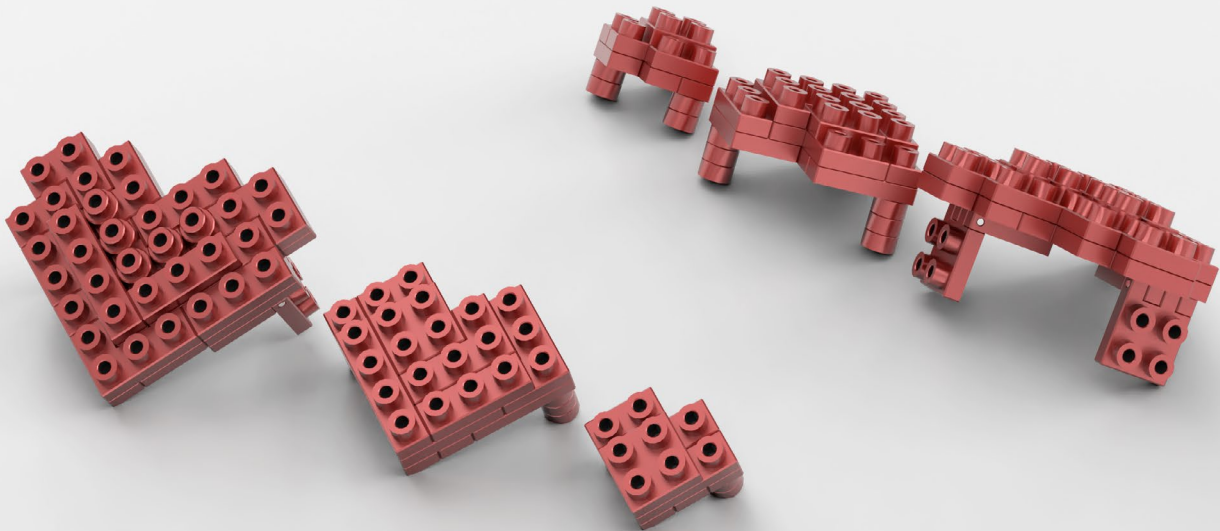

37

x2

38

38

08

20

METOMICS[®]

METAL DESIGNER BLOCKS.