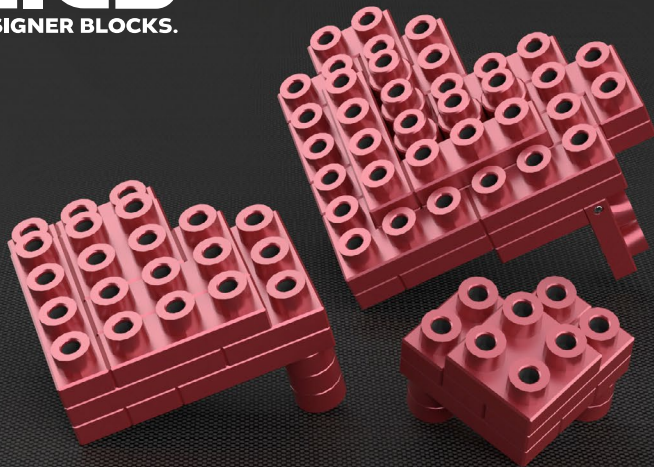

37

x2

38

38

08

20

METOMICS[®]

METAL DESIGNER BLOCKS.