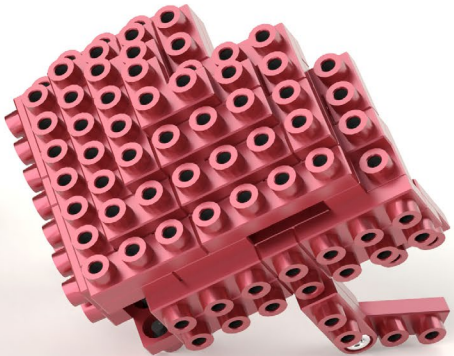

44

x2

METOMICS[®]

METAL DESIGNER BLOCKS.

x2

Ruby Red

BUY NOW

CHECK LIST