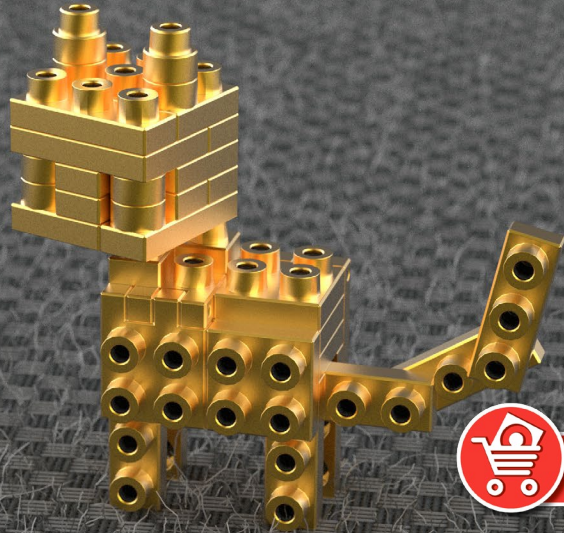

METAL DESIGNER BLOCKS.

x1

Aztec Gold

BUY NOW

M:STDIO

We created **M:STDIO** to compliment our physical blocks, to give you a digital platform on which you can develop your ideas and explore exciting build possibilities - in a virtual 3D environment.